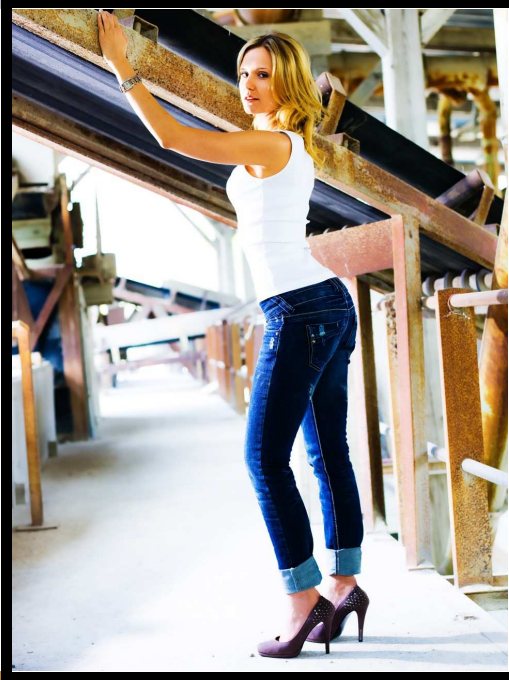

Michelle Morand

Height:172cm Chest:82cm Waist:61cm Hips:92cm Shoes:38/39 Eyes:browngreen Hair:d-blonde