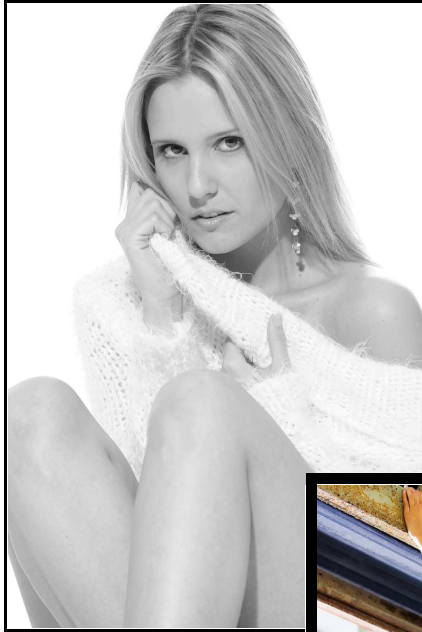

Michelle Morand

Height:172cm Chest:82cm Waist:61cm Hips:92cm Shoes:38/39 Eyes:browngreen Hair:d-blonde